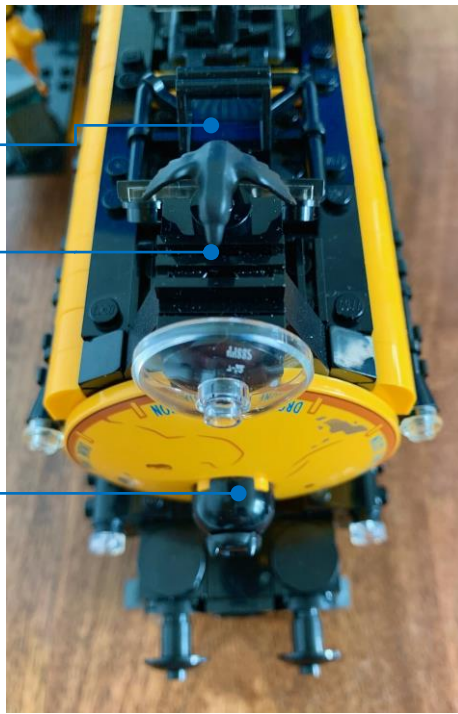

Removeable ceiling
8x4 plate

Crow headgear
accessory from set
75111

Drone charger station
8x8 dish