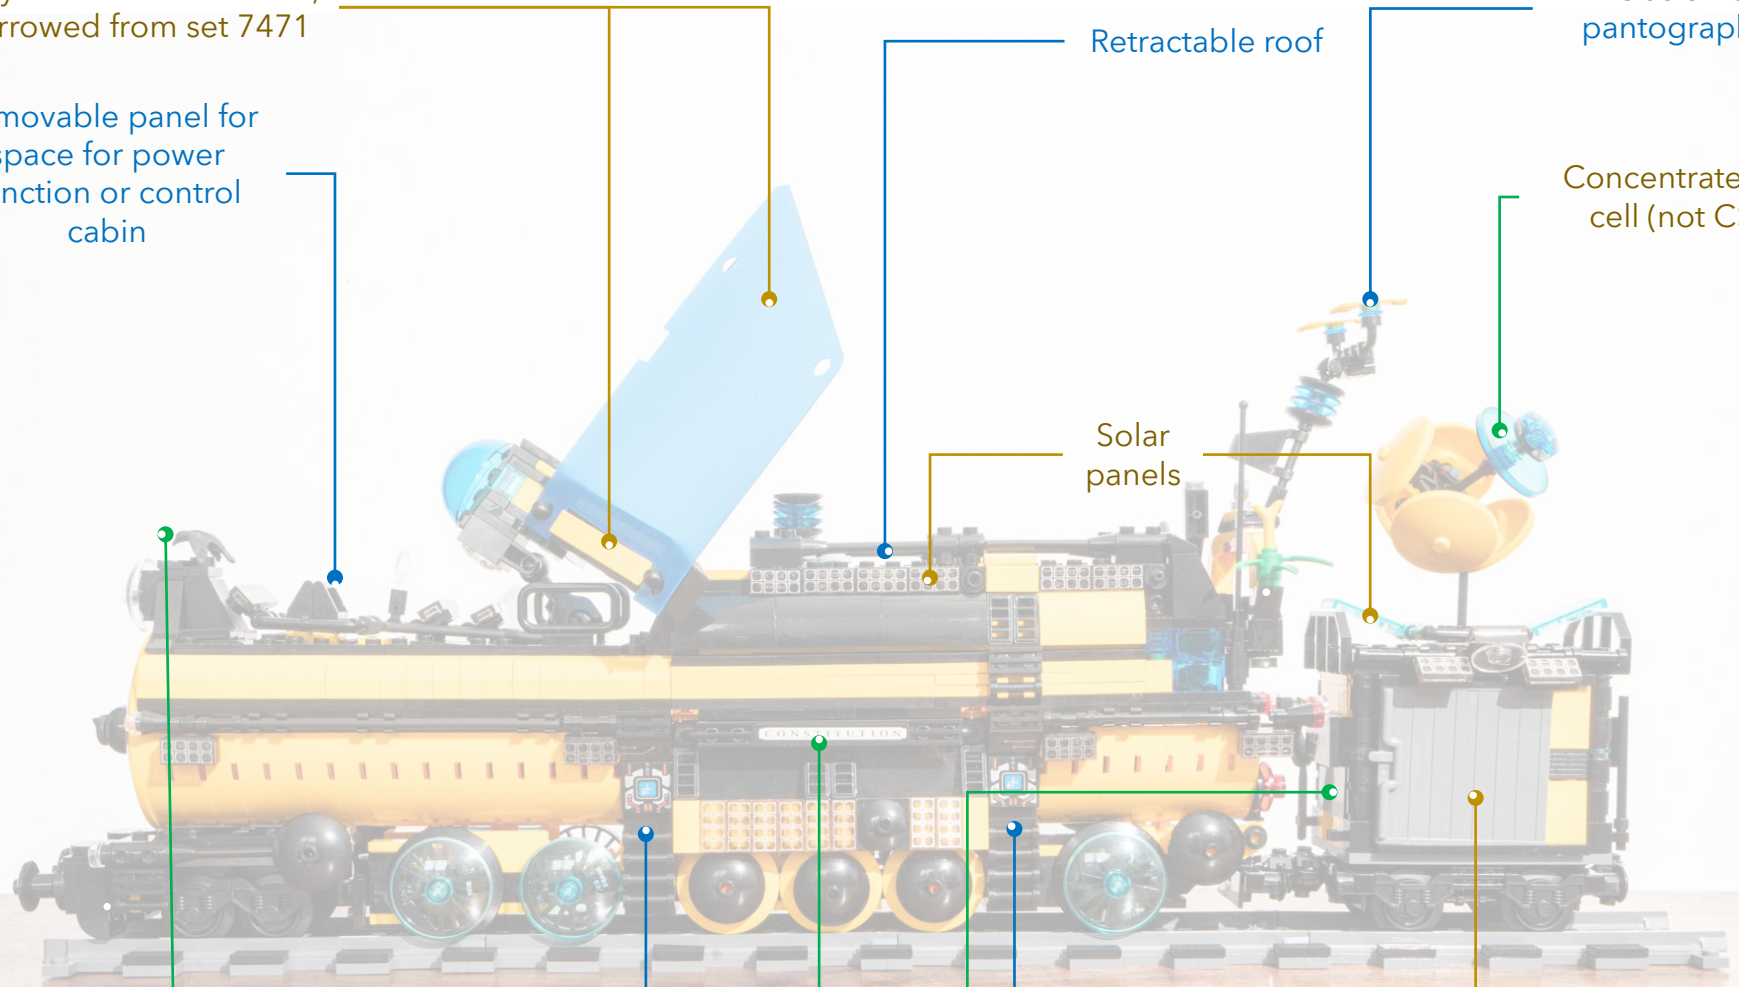

It is designed to travel off-grid on long straight distances at a cruise speed of 80-120 km/h through arid outback or hostile deserts.

On certain versions, the SunPiercer reconverts the front section into an hydrogen tank for more autonomy and versatility.

The power storage wagon is its travelling body and battery.

The SunPiercer is operated by a crew of 4.

**Specs** Retractable solar sail, opening roof (using link treads, part 57518), hidden compartment, oversized cylindric 'boiler' and short hood with the drone charge station 8x8 dish element (part 3961pb10) from Overwatch's sets. Two interior spaces for minifigs. Front space can hold a power function (or a pilot cabin). Homage to set 75111 (crew and stickers). Battery storage carriage (as a futuristic reinterpretation of the 75111's mineral and prison wagons). Solar sail borrowed from set 7471 and fully articulated. Trans-dark blue dome as 'chimney crown' when sail retracted. Three solar techs onboard (fixed-tilt panels, solar sail and concentrated PV). Trans-clear fan as a reminiscent embellishment of the bell and safety valve.

**Dimensions** (cm) Length 40 and 50 with carriage; height 14 and 26 with sail deployed, width 7 for hull and 18 for the solar kite.

Fully articulated solar sail, borrowed from set 7471

Removable panel for space for power function or control cabin

Retractable roof

Inclusion of pantographs

Concentrated PV cell (not CSP)

Solar panels

Homage to set 75111 (crow and stickers).

Space and spec for articulations to turn and accommodate curved railways

Fuel cells or power storage wagon