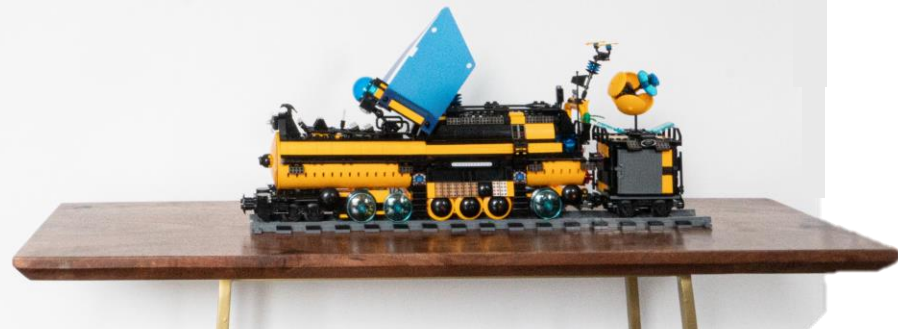

# Brick Train Awards

Entry for Best LEGO®  
Electric Locomotive Award

## SunPiercer

Concept JDK | July 20  
[www.jdkatanga.com](http://www.jdkatanga.com)

Retro-futuristic sun-  
powered electric  
locomotive with  
a retractable solar sail

The SunPiercer is a heavy duty solar-powered locomotive equipped with a retractable high-efficiency solar dual kite and hybrid propulsion.

It is designed to travel off-grid on long straight distances at a cruise speed of 80-120 km/h through arid outback or hostile deserts.

On certain versions, the SunPiercer reconverts the front section into an hydrogen tank for more autonomy and versatility.

The power storage wagon is its travelling body and battery.

The SunPiercer is operated by a crew of 4.

**Specs** Retractable solar sail, opening roof (using link treads, part 57518), hidden compartment, oversized cylindric 'boiler' and short hood with the drone charge station 8x8 dish element (part 3961pb10) from Overwatch's sets. Two interior spaces for minifigs. Front space can hold a power function (or a pilot cabin). Homage to set 75111 (crew and stickers). Battery storage carriage (as a futuristic reinterpretation of the 75111's mineral and prison wagons). Solar sail borrowed from set 7471 and fully articulated. Trans-dark blue dome as 'chimney crown' when sail retracted. Three solar techs onboard (fixed-tilt panels, solar sail and concentrated PV). Trans-clear fan as a reminiscent embellishment of the bell and safety valve.